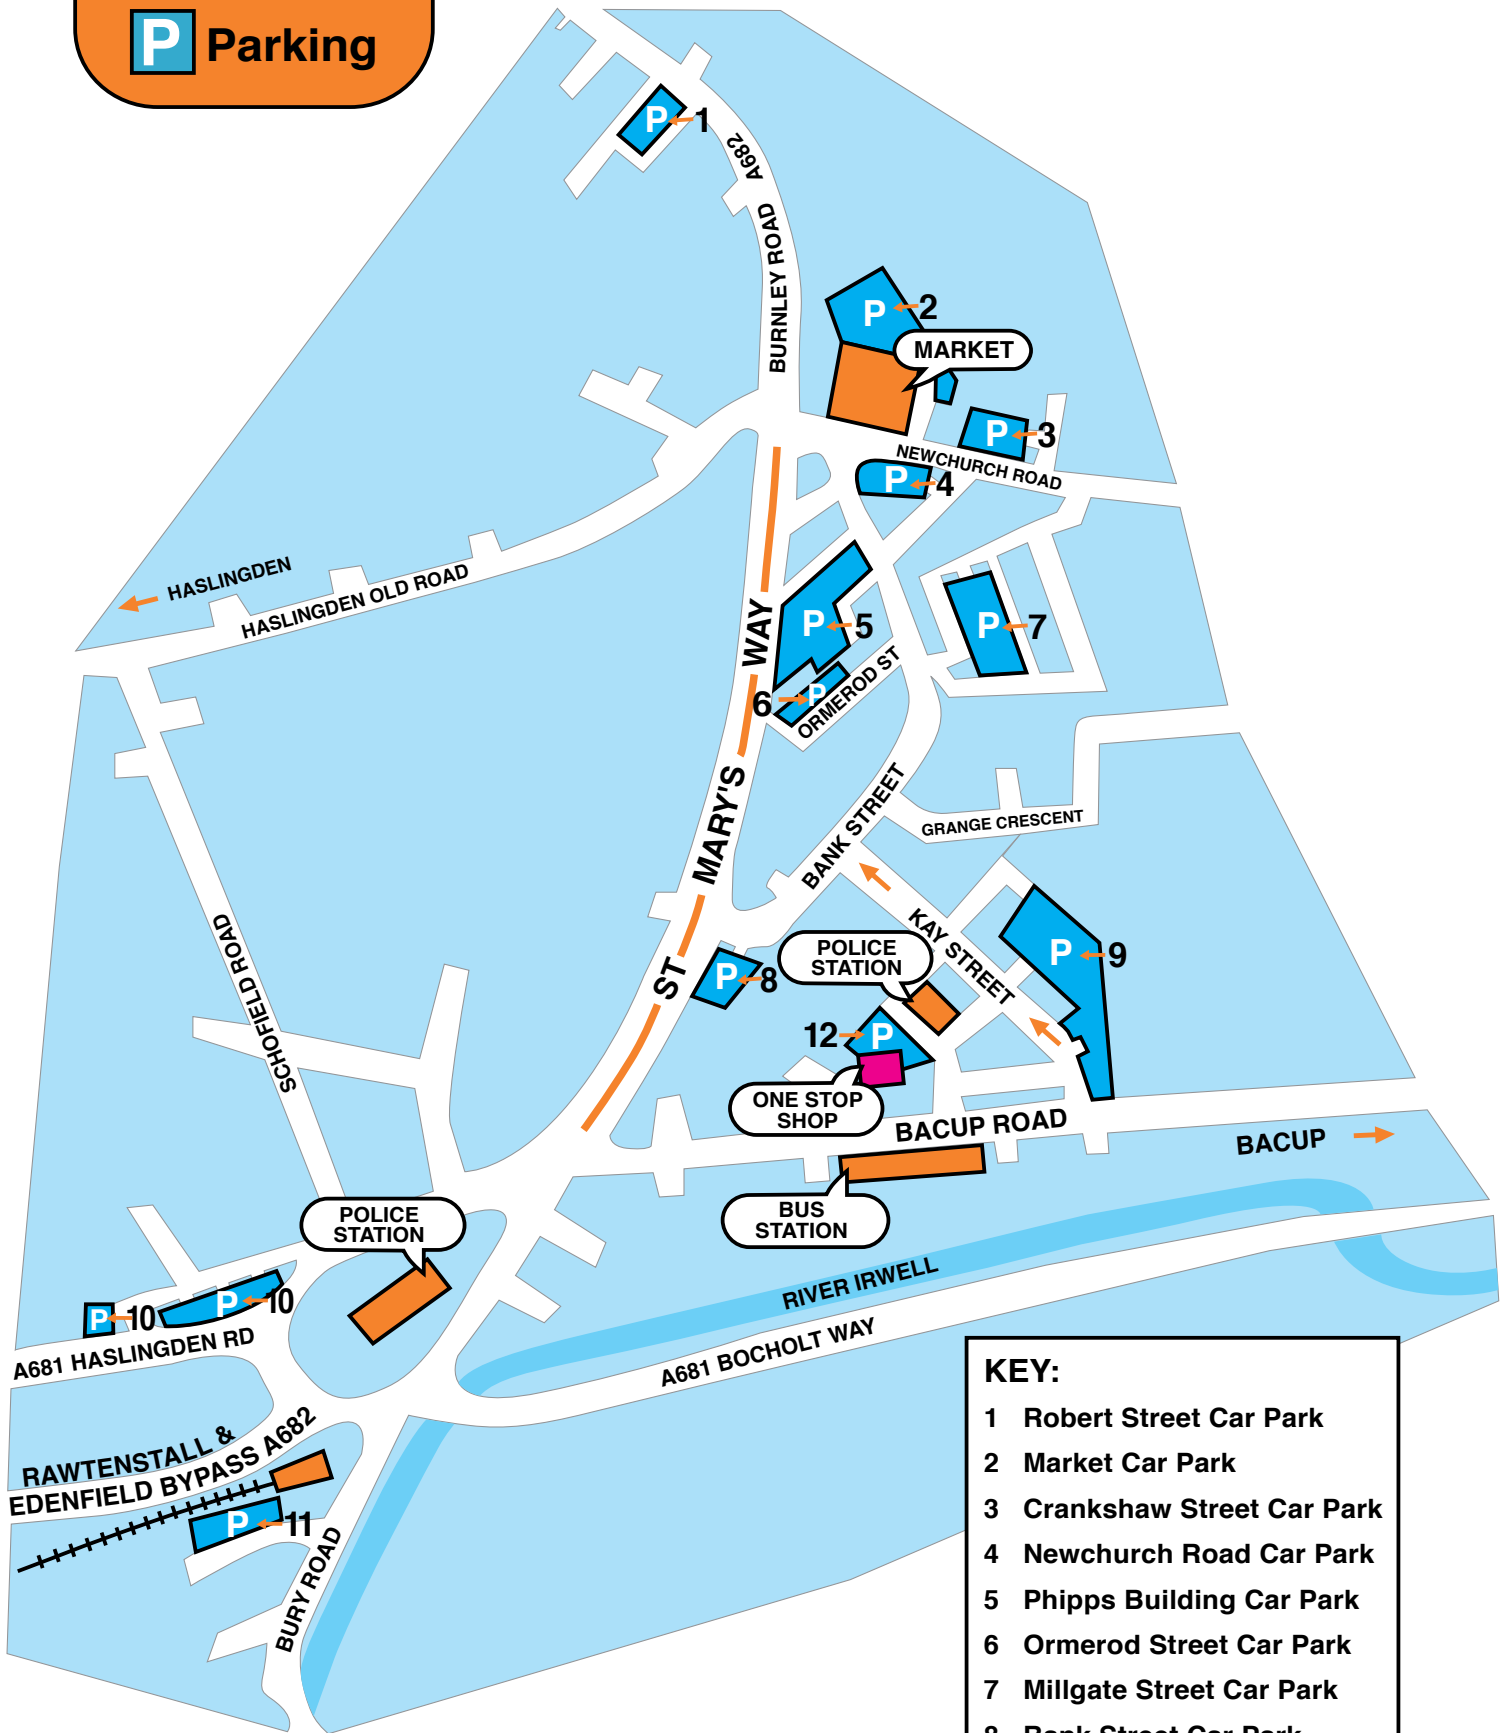

**RAWTENSTALL  
TOWN CENTRE  
CAR PARKS**

**P** Parking

- KEY:**
- 1 Robert Street Car Park
  - 2 Market Car Park
  - 3 Crankshaw Street Car Park
  - 4 Newchurch Road Car Park
  - 5 Phipps Building Car Park
  - 6 Ormerod Street Car Park
  - 7 Millgate Street Car Park
  - 8 Bank Street Car Park
  - 9 Kay Street Car Park
  - 10 Haslingden Road Car Park
  - 11 Station Car Park
  - 12 Town Hall Car Parks